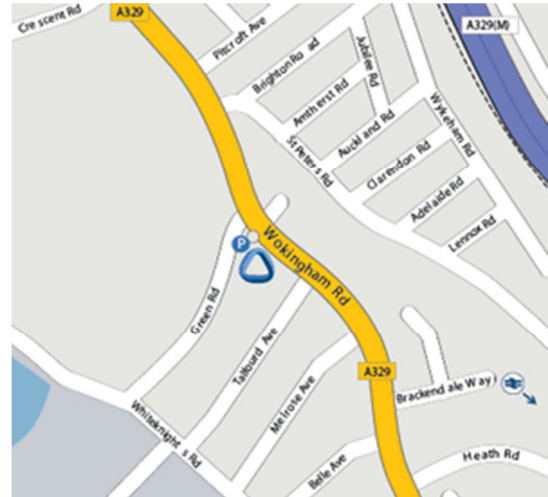

PHYSIOCARE
BODY MANAGEMENT

The Earley Practice

Private Car Park available.

PHYSIOCARE EARLEY
226 Wokingham Road
Reading
RG6 1JS

T 0118 966 4585

F 0118 966 4585

E physio@physiocares.co.uk

Directions from READING

From Cemetery Junction (A4/A329 junction) travel towards Winnersh/Wokingham on the Wokingham Road (A329). Continue past Palmer Park and the small shopping precinct. Green Road is the first turning on the right. The clinic is situated on the corner of Green Road opposite the Parkside GP Surgery. There are prominent signs at the front of the property.

Access to Green Road and our car park has been affected by a new building development. For patients travelling by car Green Road must be accessed from the other end, off Whiteknights Road. The simplest route to the clinic is to travel farther along Wokingham Road to the traffic lights at the "3-Tuns" crossroads. Then turn right into Wilderness Road and then right again at the first mini-roundabout into Whiteknights Road. Green Road is the 5th turning on the right.

Directions from WOKINGHAM

Travel towards Reading on the Wokingham Road (A329). If travelling by car, turn left into Wilderness Road at the traffic lights at the "3-Tuns" crossroads. Turn right at the first mini-roundabout into Whiteknights Road. Green Road is the 5th turning on the right.